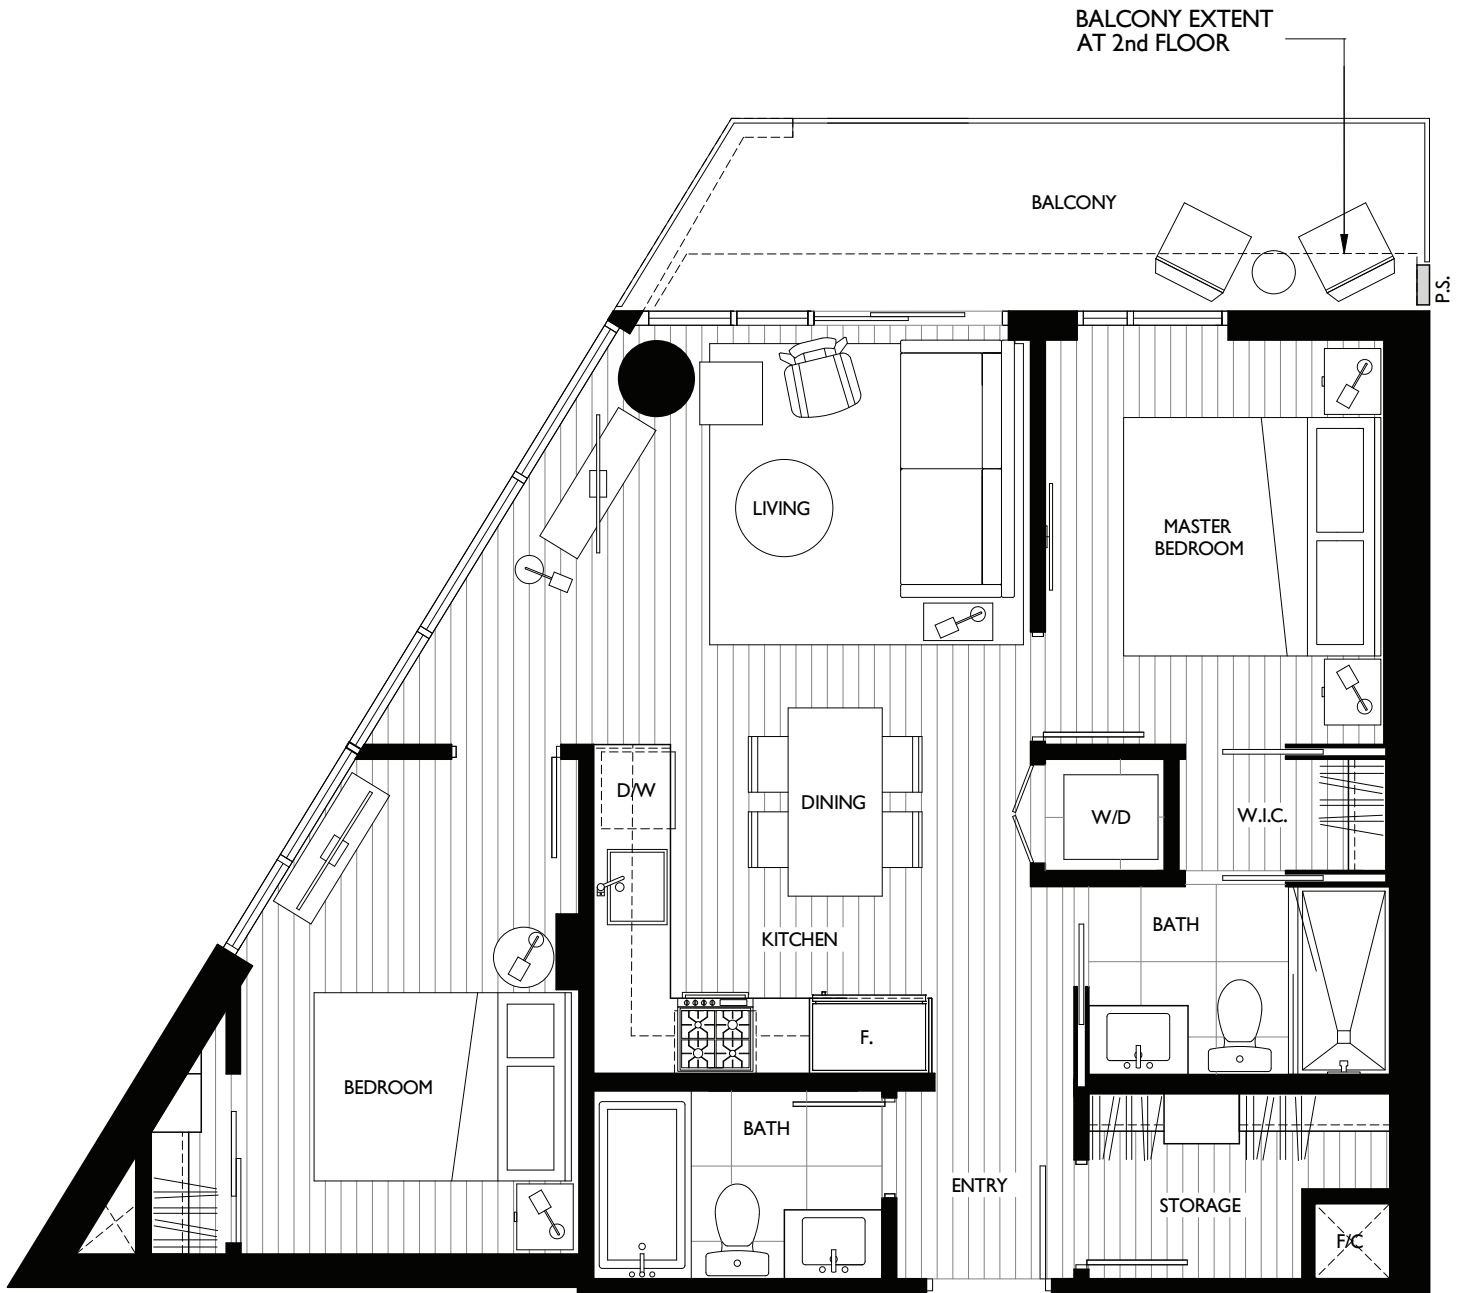

2 BEDROOM SUITE

LIVING 665 SQ FT

The developer reserves the right to make minor modifications to suite and furniture layout, specifications and floor plans should they be necessary to maintain the high standards of this community. Square footage are based on preliminary measurements and are approximate. E & O.E.

2 BEDROOM SUITE

LIVING 750 SQ FT

The developer reserves the right to make minor modifications to suite and furniture layout, specifications and floor plans should they be necessary to maintain the high standards of this community. Square footage are based on preliminary measurements and are approximate. E & O.E.

2 BEDROOM SUITE

LIVING 860 SQ FT

The developer reserves the right to make minor modifications to suite and furniture layout, specifications and floor plans should they be necessary to maintain the high standards of this community. Square footage are based on preliminary measurements and are approximate. E & O.E.

2 BEDROOM SUITE

LIVING 870 SQ FT

The developer reserves the right to make minor modifications to suite and furniture layout, specifications and floor plans should they be necessary to maintain the high standards of this community. Square footage are based on preliminary measurements and are approximate. E & O.E.