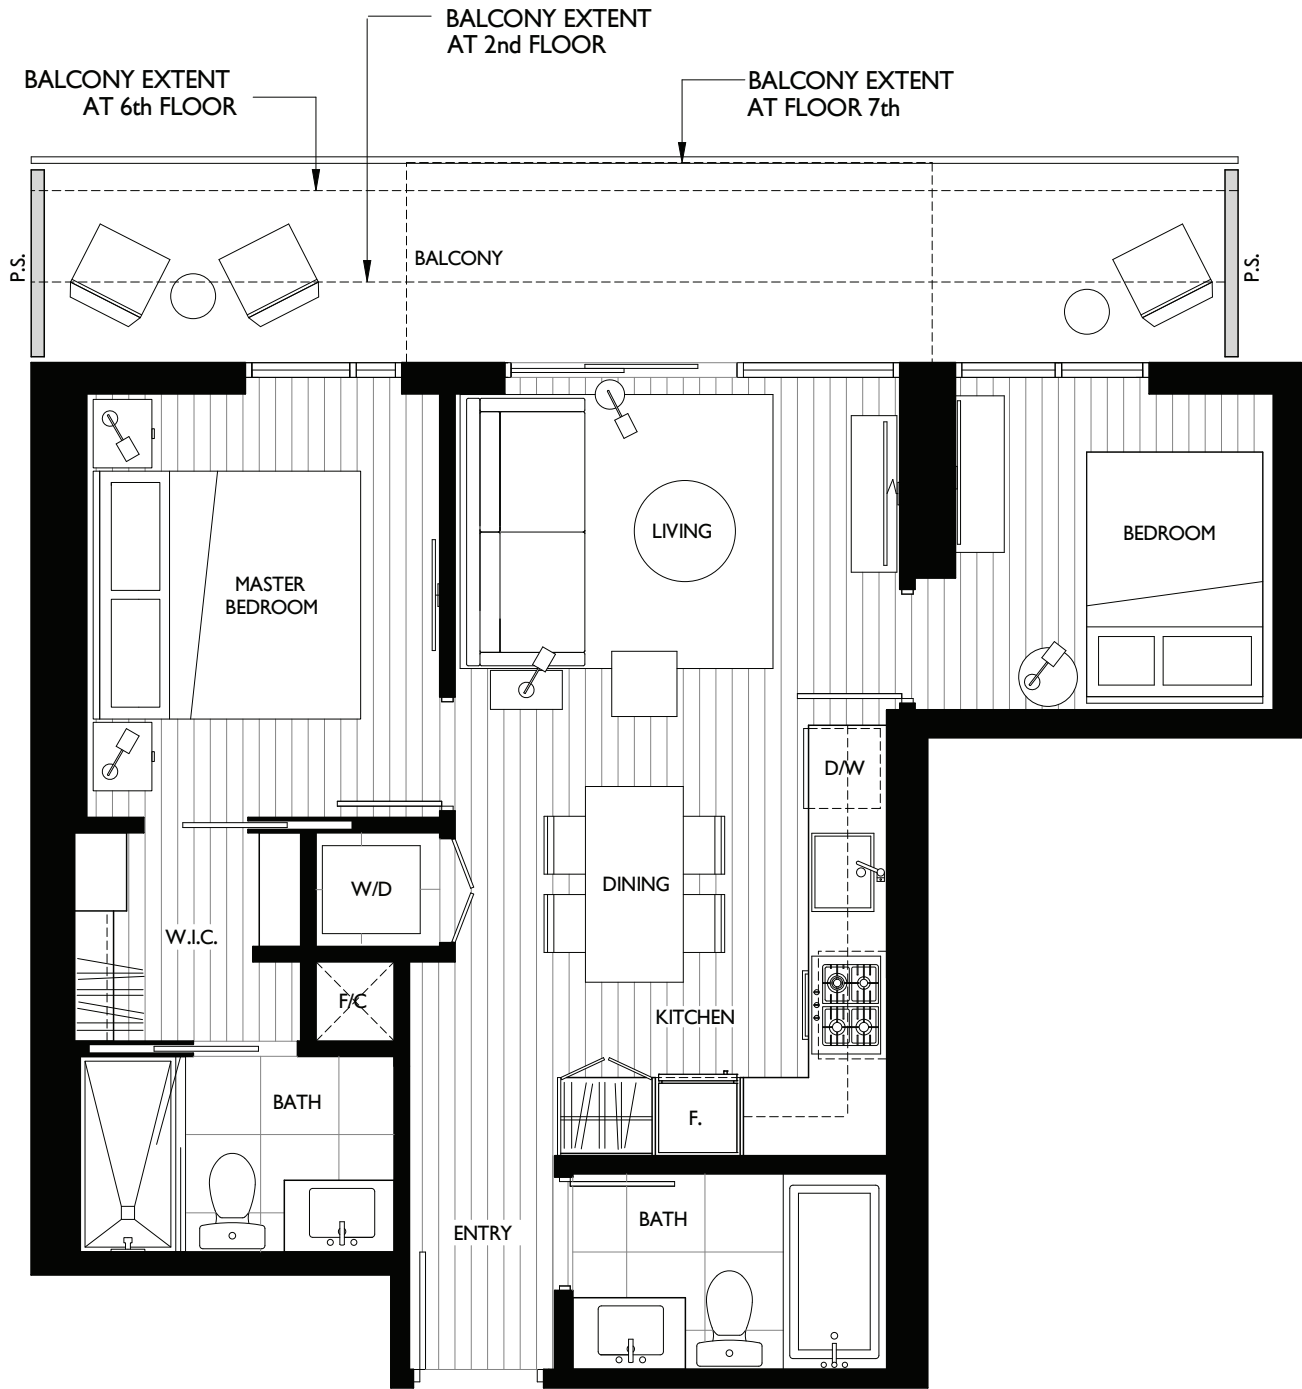

2 BEDROOM SUITE

LIVING 665 SQ FT

The developer reserves the right to make minor modifications to suite and furniture layout, specifications and floor plans should they be necessary to maintain the high standards of this community. Square footage are based on preliminary measurements and are approximate. E & O.E.

2 BEDROOM SUITE

LIVING 750 SQ FT

The developer reserves the right to make minor modifications to suite and furniture layout, specifications and floor plans should they be necessary to maintain the high standards of this community. Square footage are based on preliminary measurements and are approximate. E & O.E.

2 BEDROOM SUITE

LIVING 860 SQ FT

The developer reserves the right to make minor modifications to suite and furniture layout, specifications and floor plans should they be necessary to maintain the high standards of this community. Square footage are based on preliminary measurements and are approximate. E & O.E.

2 BEDROOM SUITE

LIVING 870 SQ FT

The developer reserves the right to make minor modifications to suite and furniture layout, specifications and floor plans should they be necessary to maintain the high standards of this community. Square footage are based on preliminary measurements and are approximate. E & O.E.