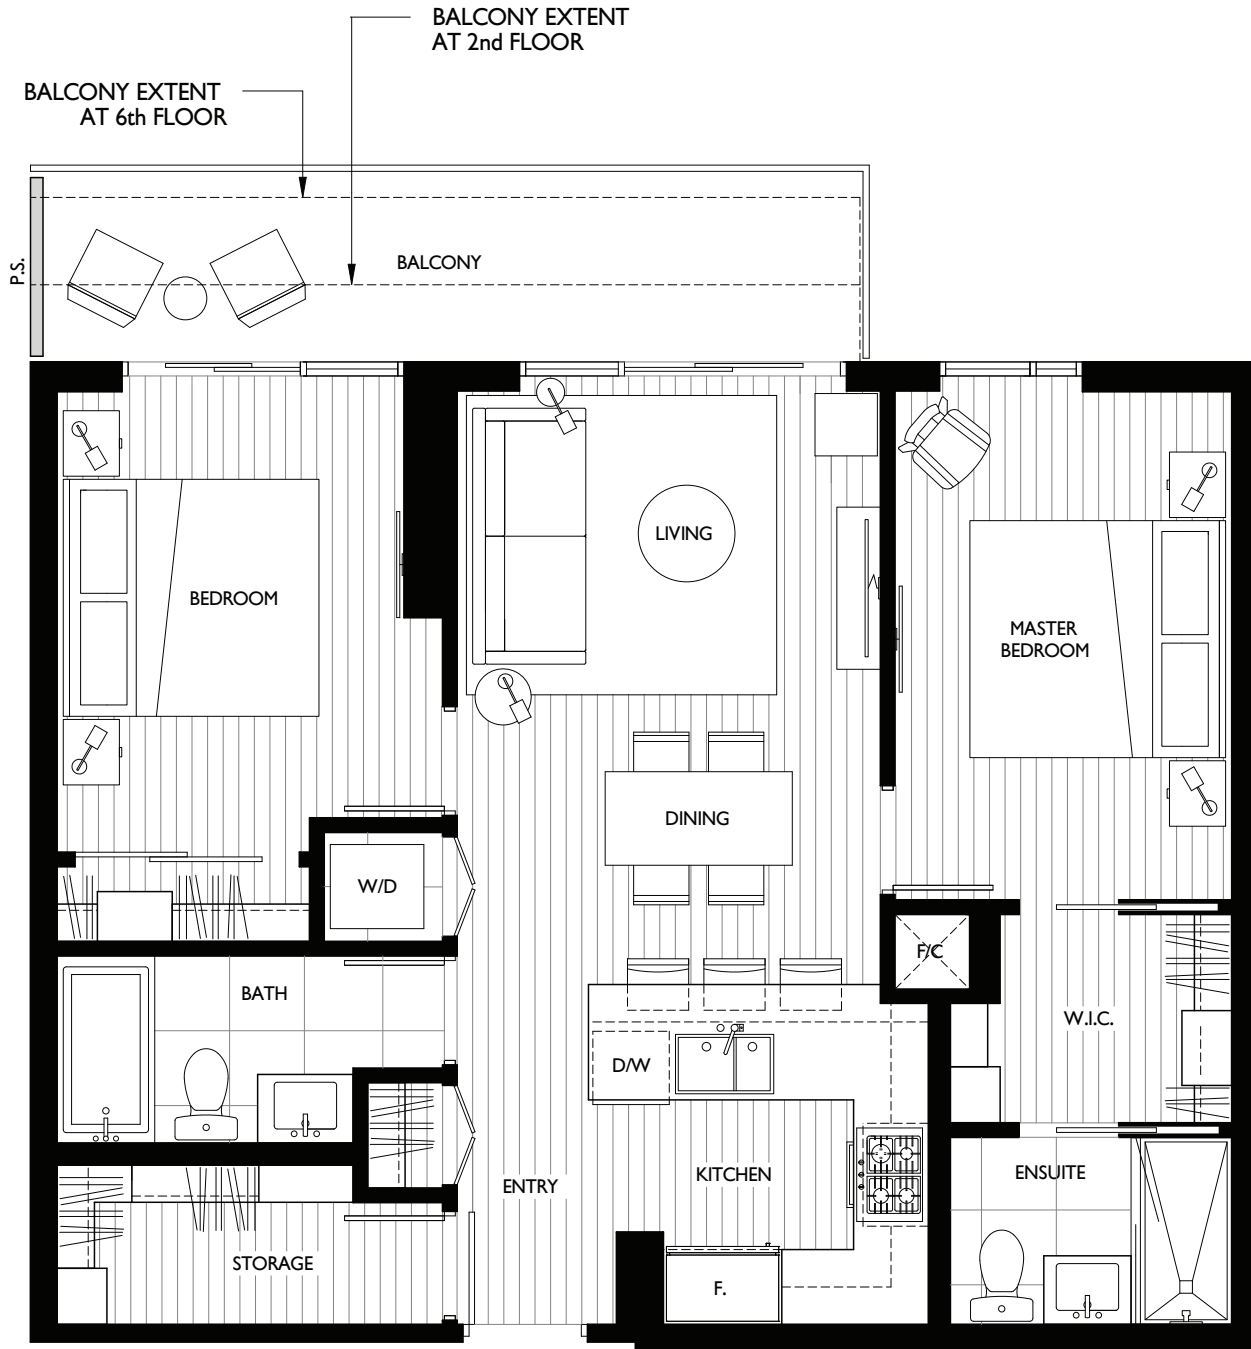

2 BEDROOM SUITE

LIVING 665 SQ FT

The developer reserves the right to make minor modifications to suite and furniture layout, specifications and floor plans should they be necessary to maintain the high standards of this community. Square footage are based on preliminary measurements and are approximate. E & O.E.

2 BEDROOM SUITE

LIVING 750 SQ FT

The developer reserves the right to make minor modifications to suite and furniture layout, specifications and floor plans should they be necessary to maintain the high standards of this community. Square footage are based on preliminary measurements and are approximate. E & O.E.

2 BEDROOM SUITE

LIVING 860 SQ FT

The developer reserves the right to make minor modifications to suite and furniture layout, specifications and floor plans should they be necessary to maintain the high standards of this community. Square footage are based on preliminary measurements and are approximate. E & O.E.

2 BEDROOM SUITE

LIVING 870 SQ FT

The developer reserves the right to make minor modifications to suite and furniture layout, specifications and floor plans should they be necessary to maintain the high standards of this community. Square footage are based on preliminary measurements and are approximate. E & O.E.