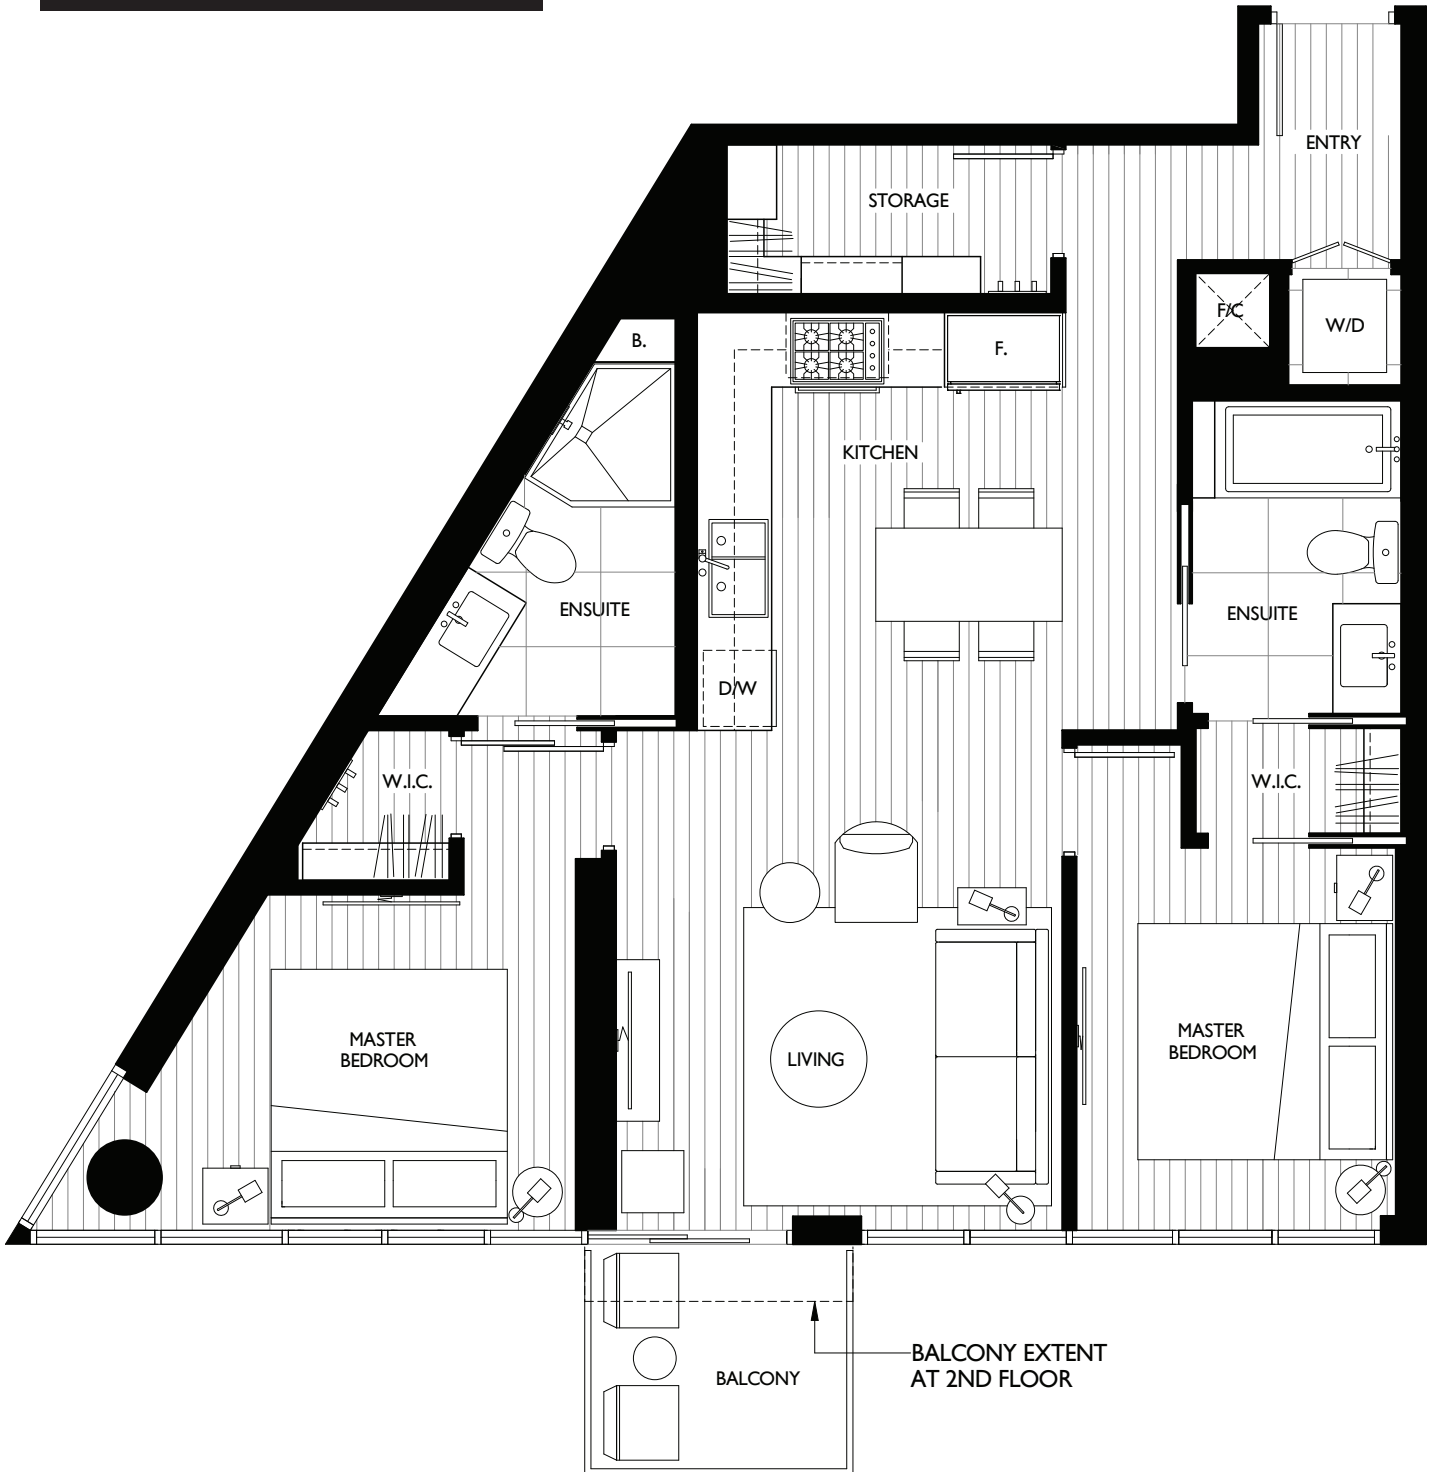

2 BEDROOM SUITE

LIVING 665 SQ FT

The developer reserves the right to make minor modifications to suite and furniture layout, specifications and floor plans should they be necessary to maintain the high standards of this community. Square footage are based on preliminary measurements and are approximate. E & O.E.

2 BEDROOM SUITE

LIVING 750 SQ FT

The developer reserves the right to make minor modifications to suite and furniture layout, specifications and floor plans should they be necessary to maintain the high standards of this community. Square footage are based on preliminary measurements and are approximate. E & O.E.

2 BEDROOM SUITE

LIVING 860 SQ FT

The developer reserves the right to make minor modifications to suite and furniture layout, specifications and floor plans should they be necessary to maintain the high standards of this community. Square footage are based on preliminary measurements and are approximate. E & O.E.

2 BEDROOM SUITE

LIVING 870 SQ FT

The developer reserves the right to make minor modifications to suite and furniture layout, specifications and floor plans should they be necessary to maintain the high standards of this community. Square footage are based on preliminary measurements and are approximate. E & O.E.