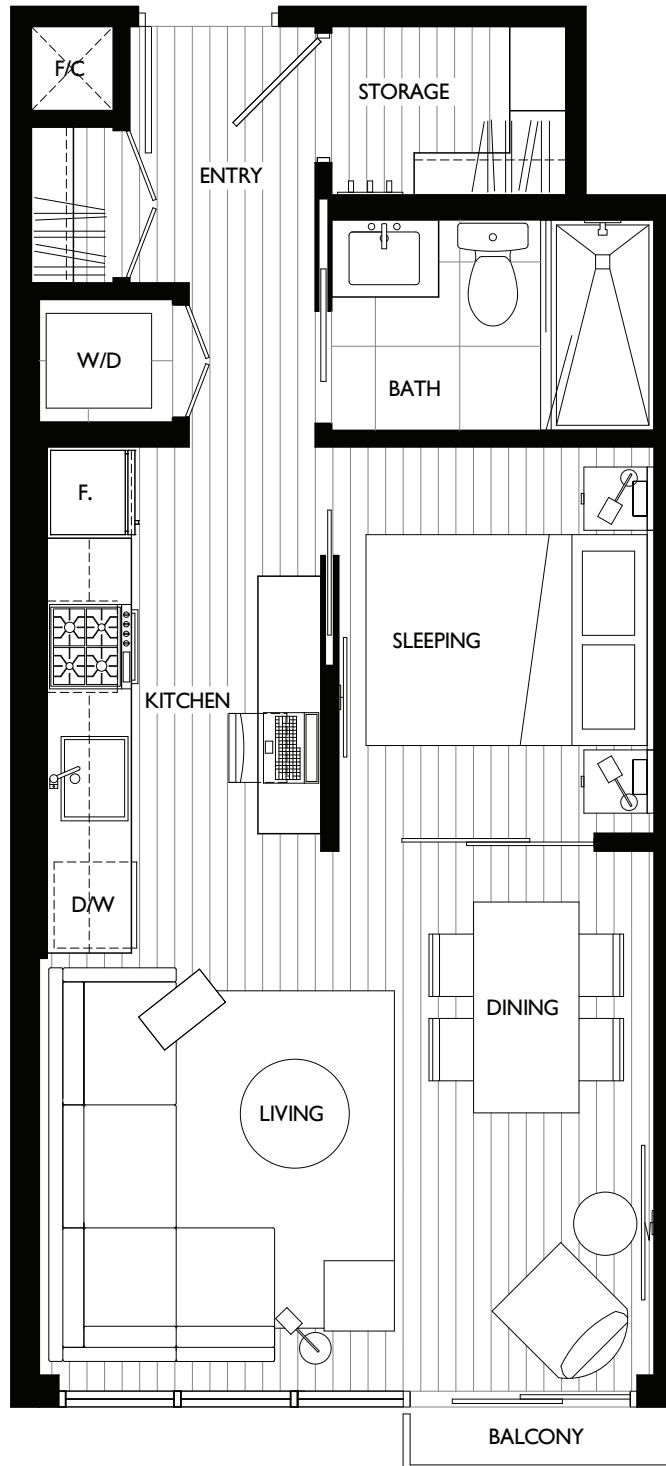

1 BEDROOM SUITE

LIVING 515 SQ FT

The developer reserves the right to make minor modifications to suite and furniture layout, specifications and floor plans should they be necessary to maintain the high standards of this community. Square footage are based on preliminary measurements and are approximate. E & O.E.

1 BEDROOM SUITE

LIVING 510 SQ FT

The developer reserves the right to make minor modifications to suite and furniture layout, specifications and floor plans should they be necessary to maintain the high standards of this community. Square footage are based on preliminary measurements and are approximate. E & O.E.