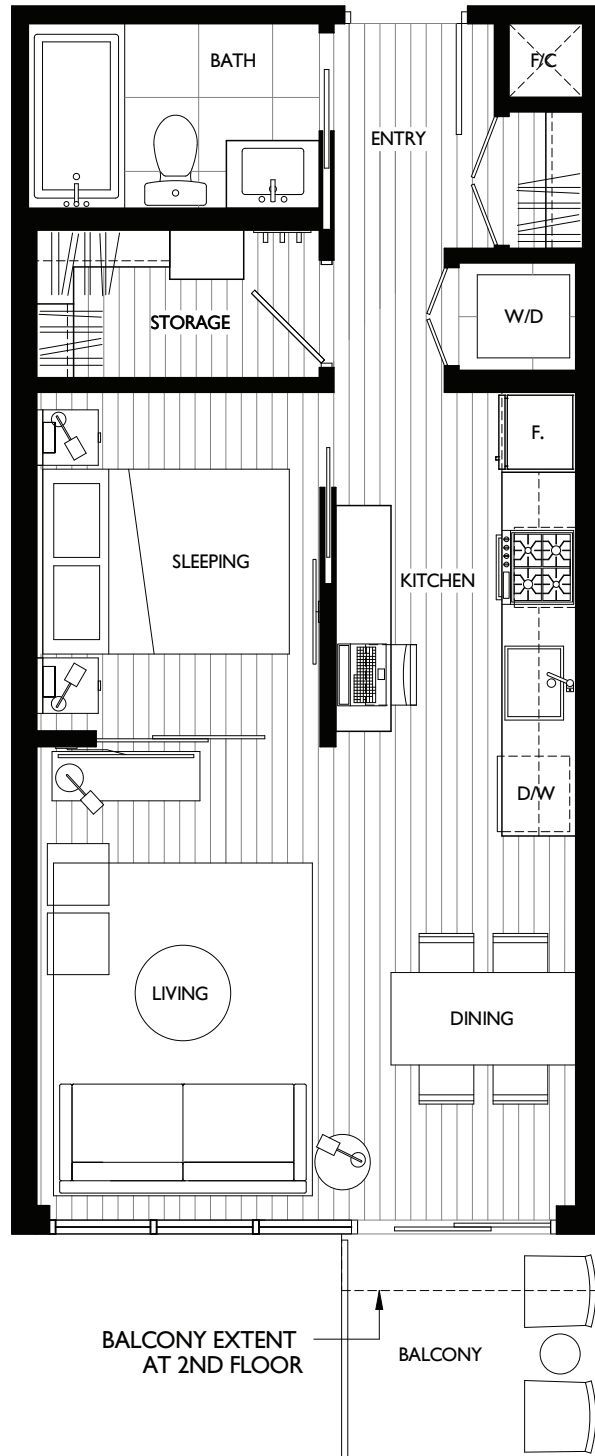

1 BEDROOM SUITE

LIVING 515 SQ FT

The developer reserves the right to make minor modifications to suite and furniture layout, specifications and floor plans should they be necessary to maintain the high standards of this community. Square footage are based on preliminary measurements and are approximate. E & O.E.

1 BEDROOM SUITE

LIVING 510 SQ FT

The developer reserves the right to make minor modifications to suite and furniture layout, specifications and floor plans should they be necessary to maintain the high standards of this community. Square footage are based on preliminary measurements and are approximate. E & O.E.