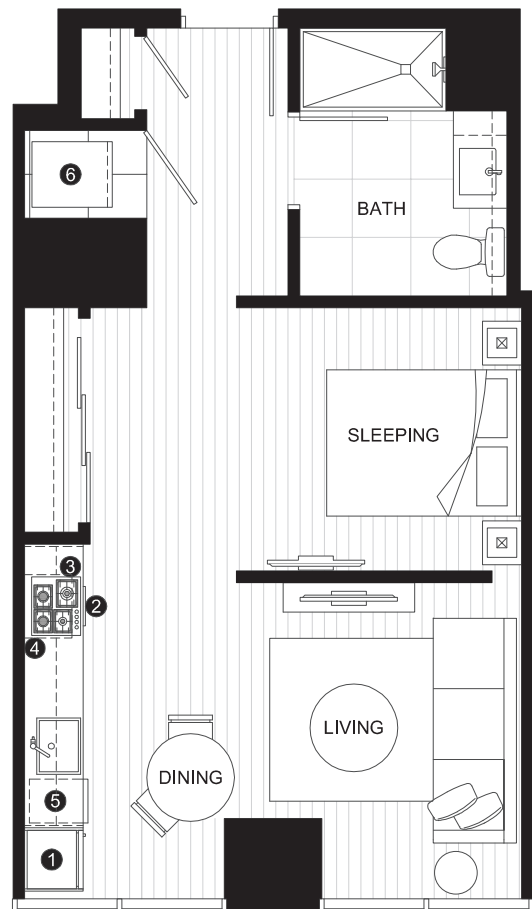

## LEVEL SUITE

TOTAL AREA

542 SQ FT

### FEATURE LIST:

1. 24" Blomberg Integrated Fridge
2. 24" Fulgor Milano Convection Oven
3. 24" Fulgor Milano 4 Burner Gas Cooktop
4. 24" Microwave Hoodfan Combo
5. Blomberg Integrated Dishwasher
6. LG Full Size Washer and Dryer