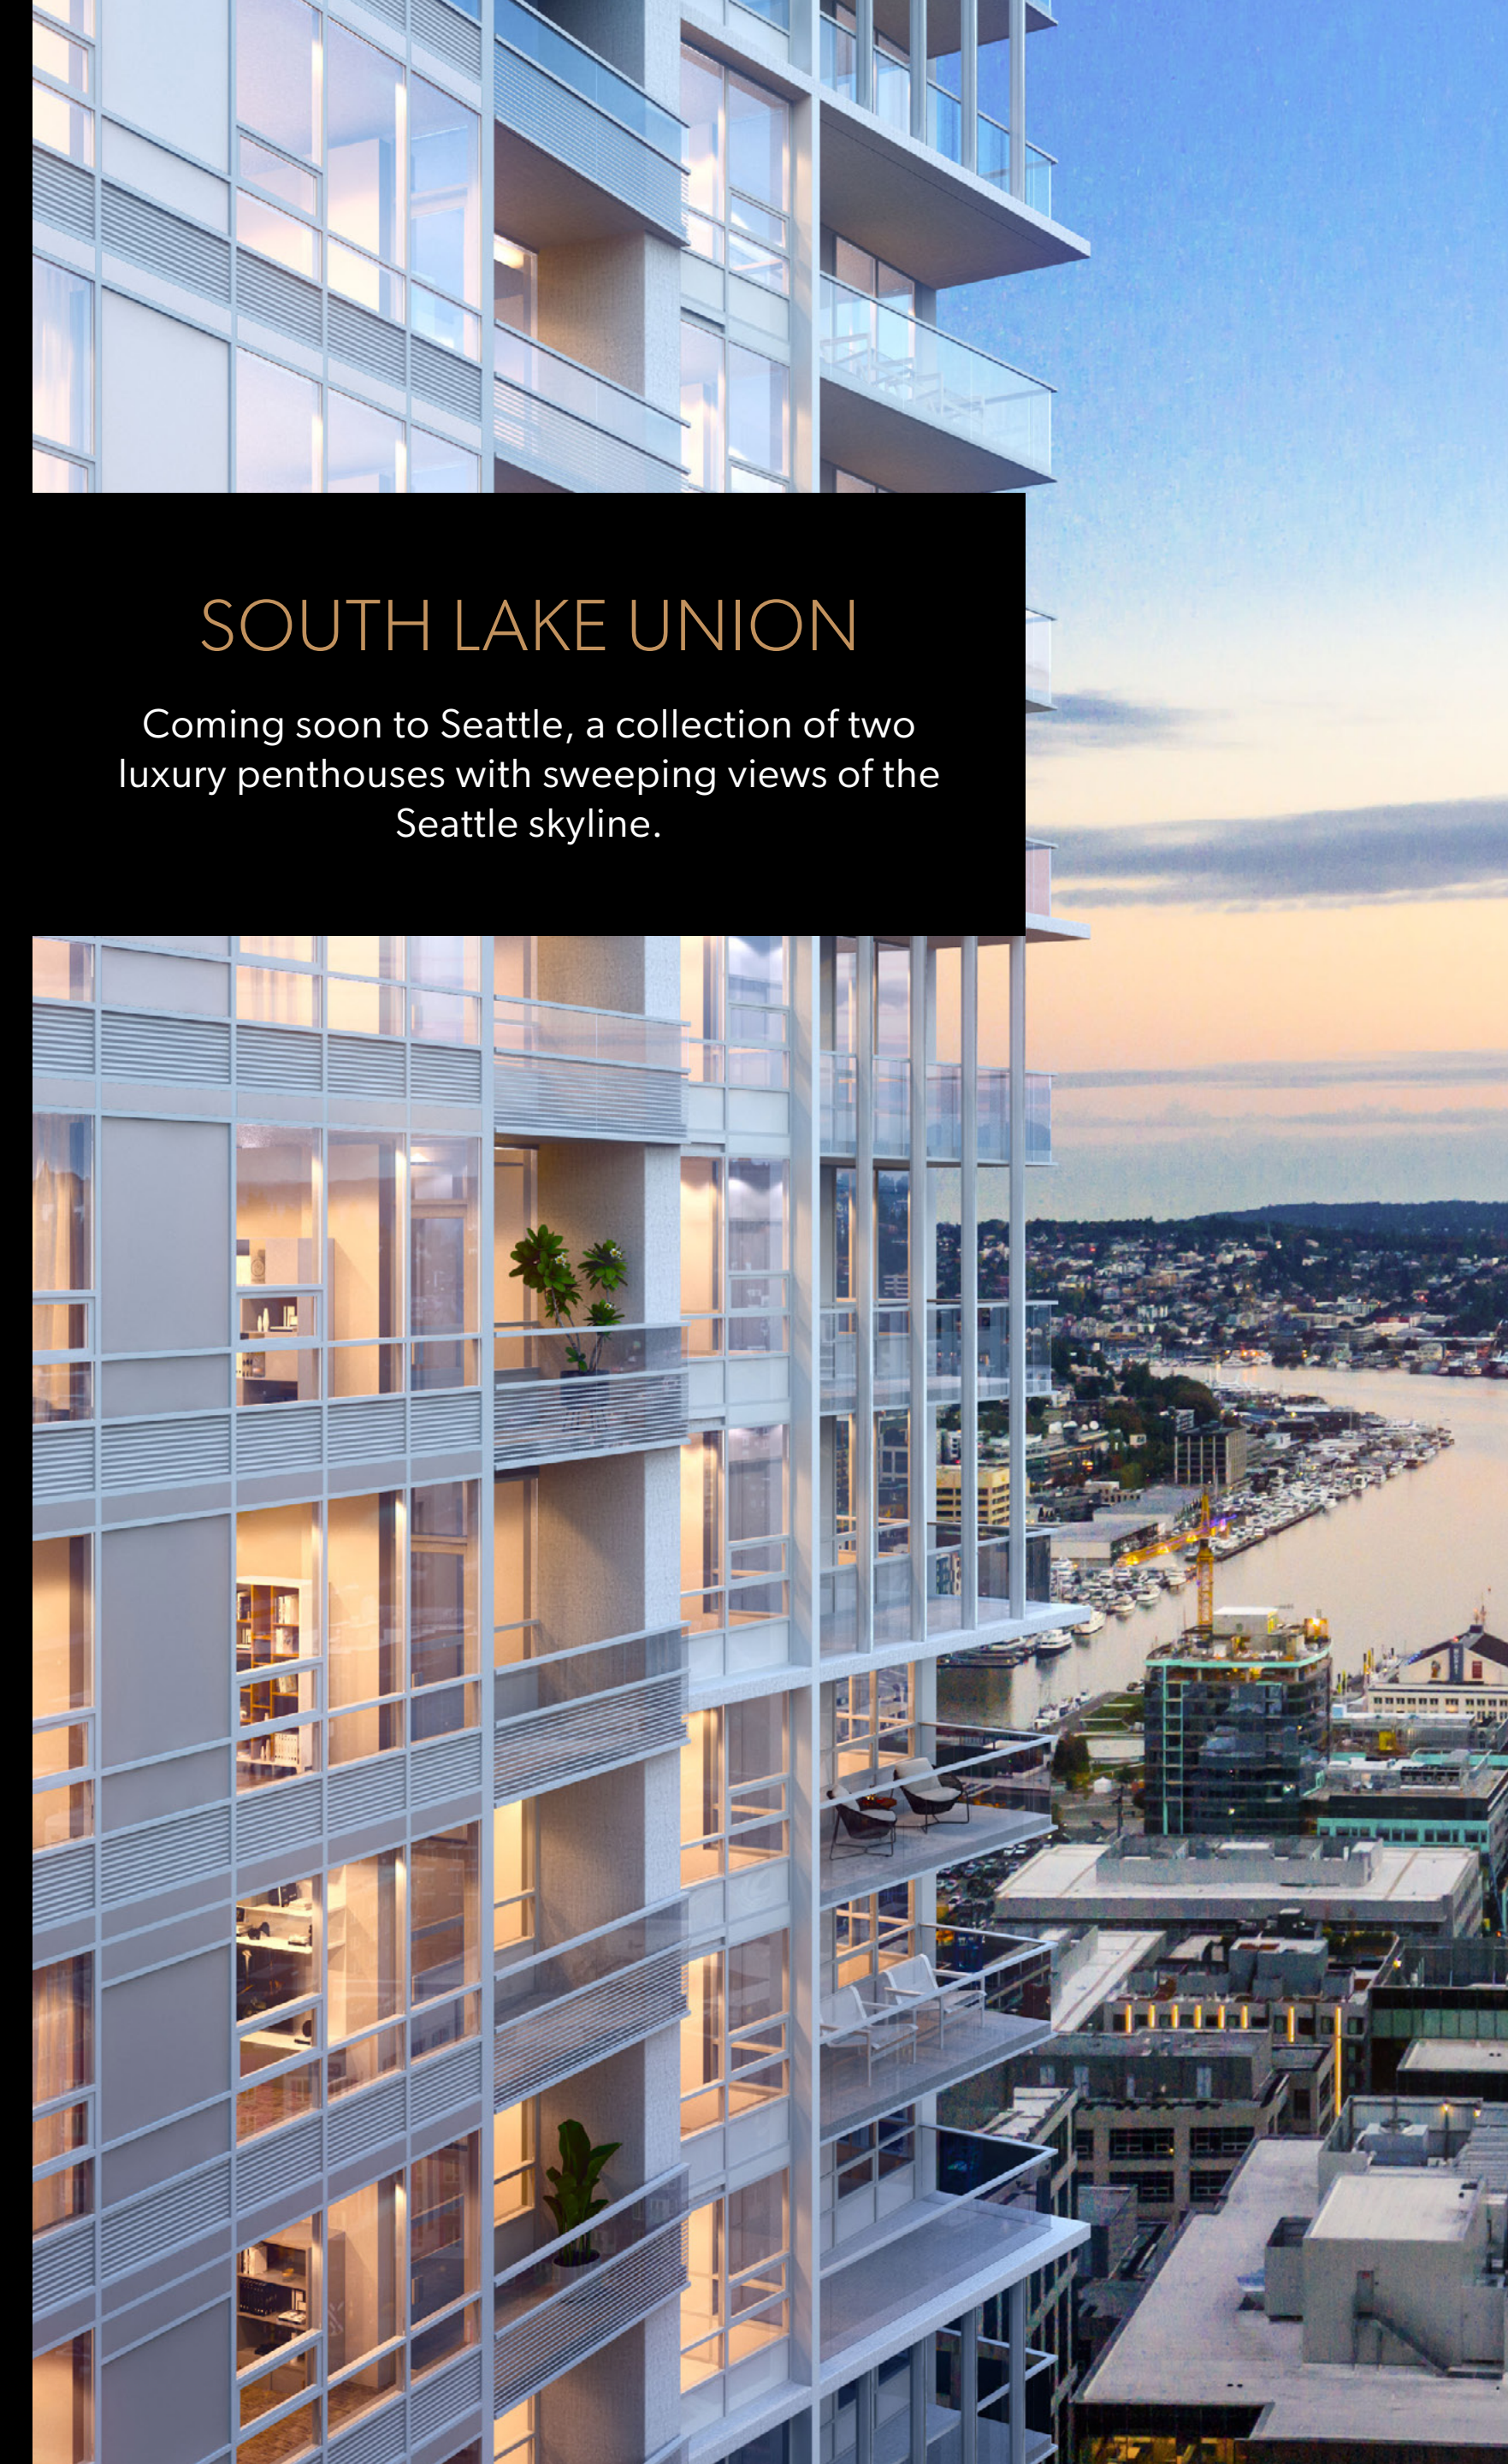

SOUTH LAKE UNION

Coming soon to Seattle, a collection of two luxury penthouses with sweeping views of the Seattle skyline.