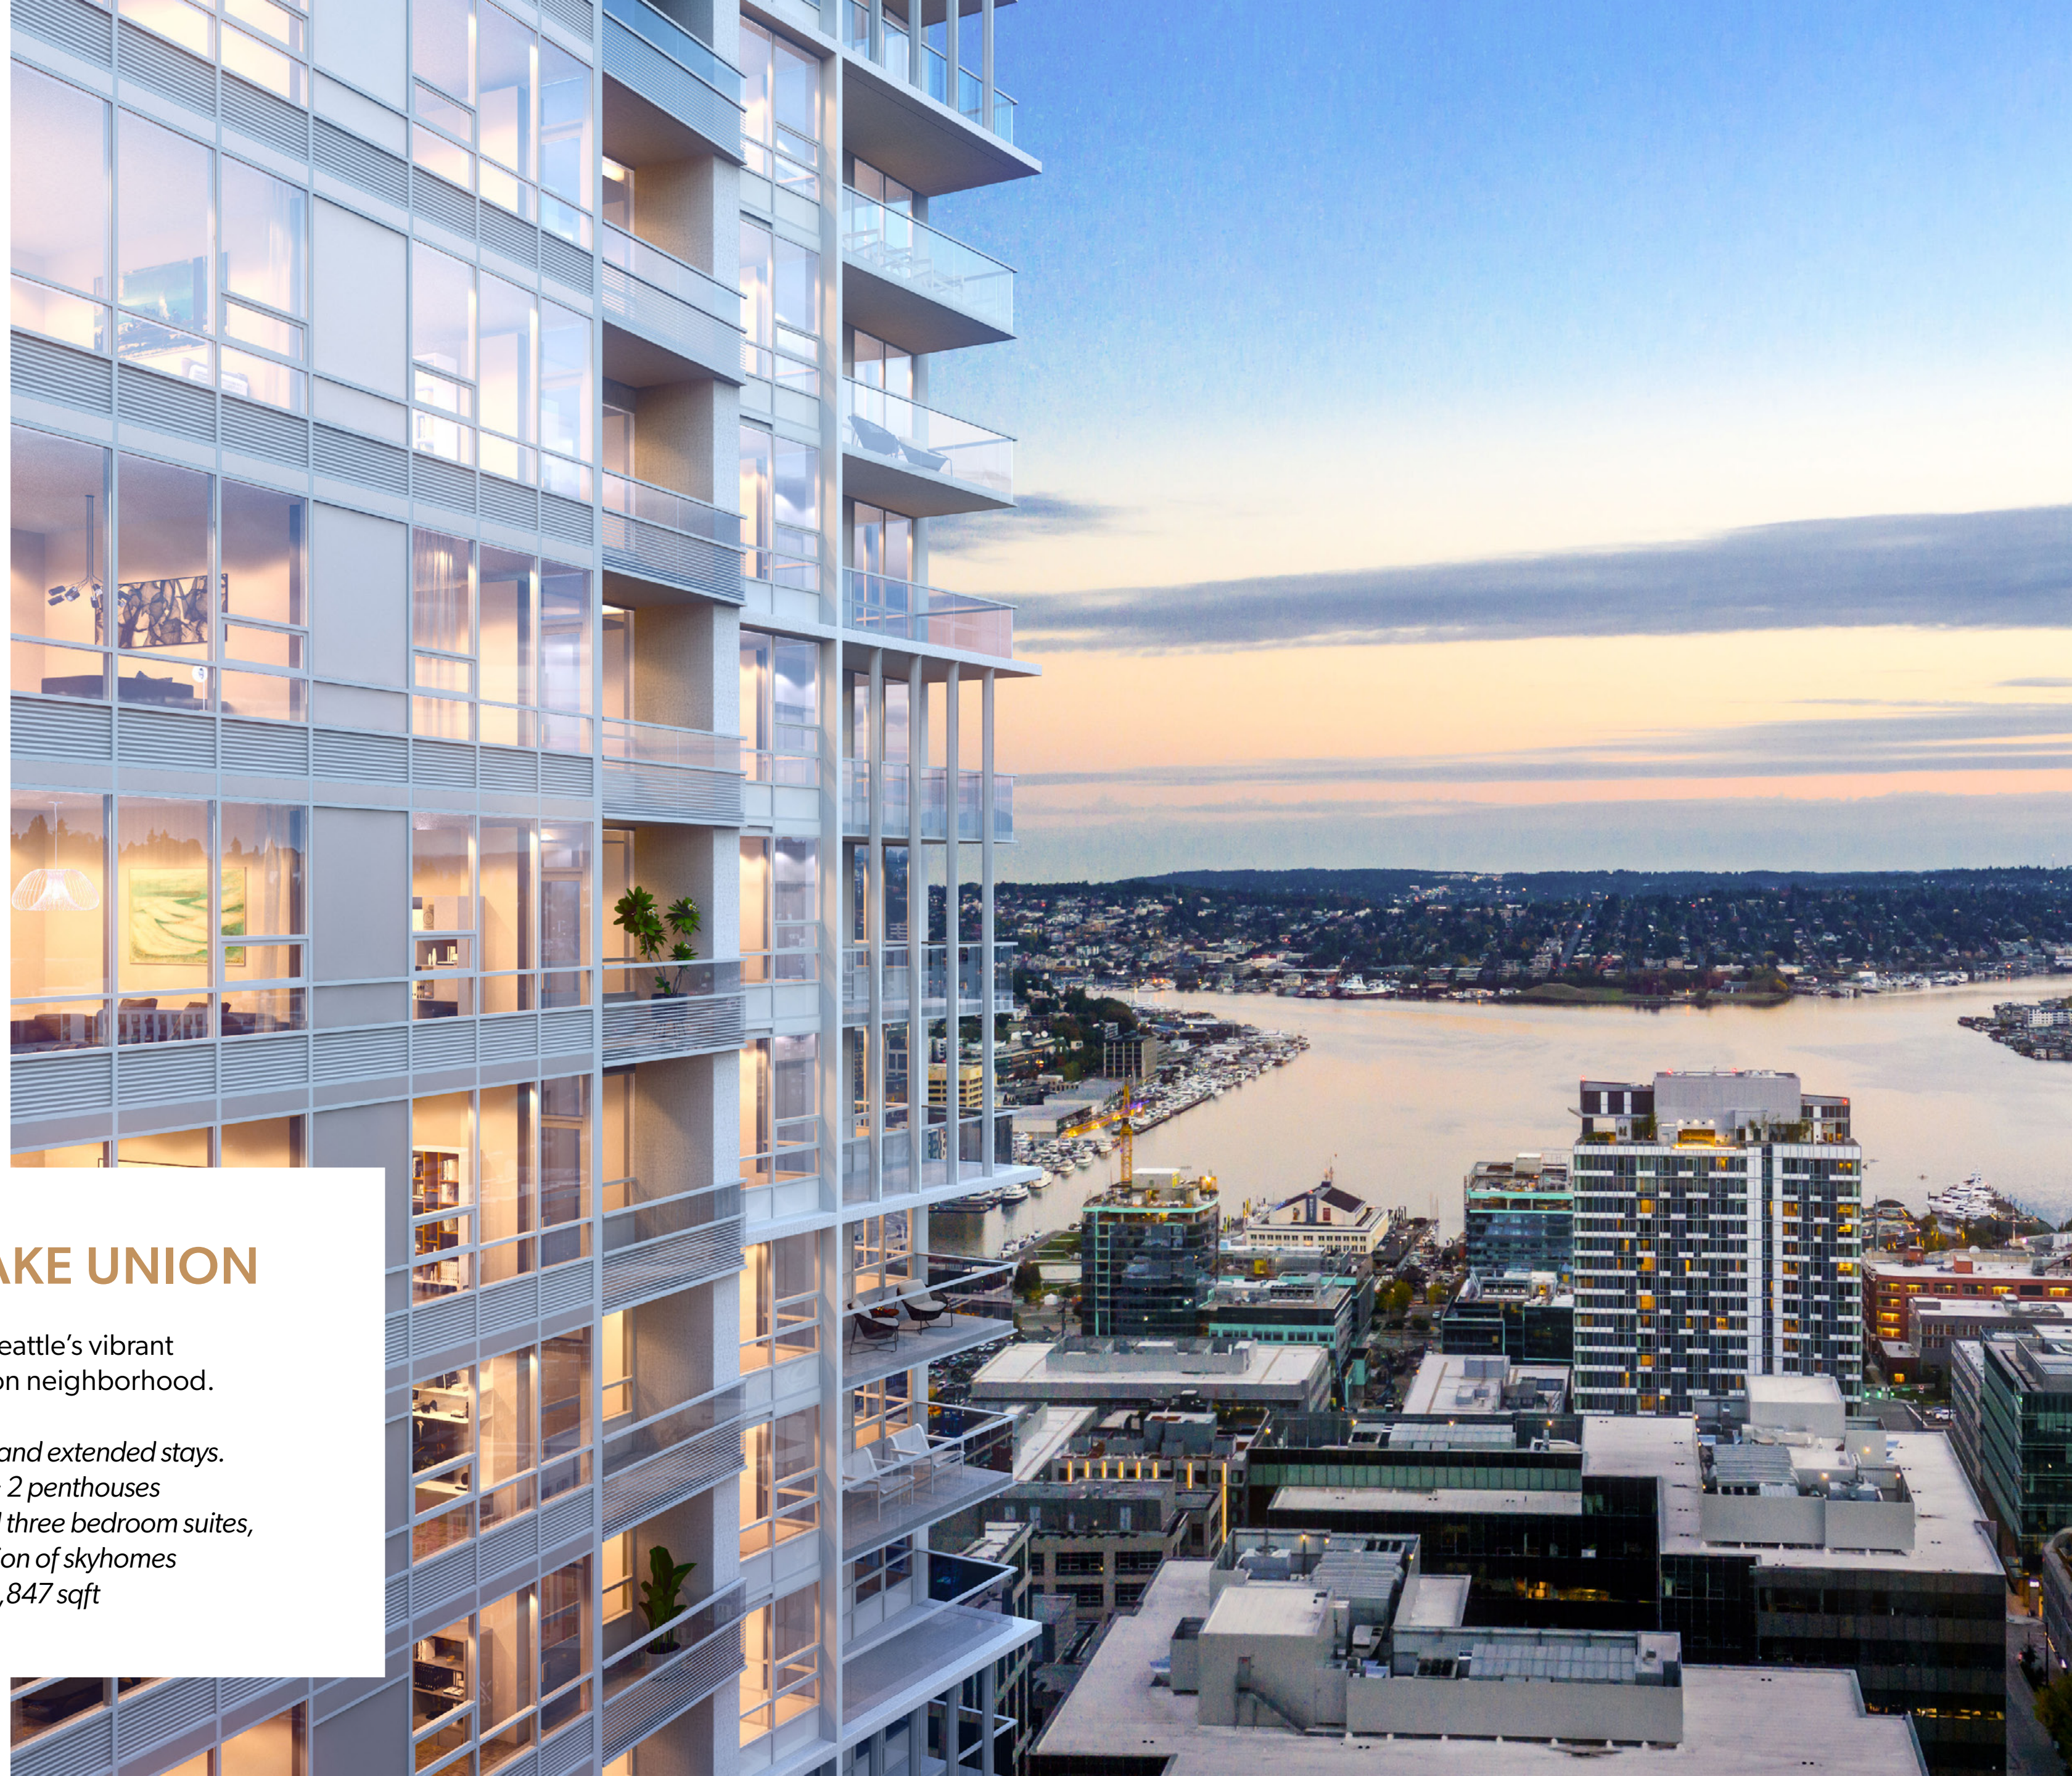

SOUTH LAKE UNION

Located in Seattle's vibrant South Lake Union neighborhood.

*Welcomes nights and extended stays.
298 suites + 2 penthouses
studio, one, two and three bedroom suites,
plus a collection of skyhomes
523 - 1,847 sqft*