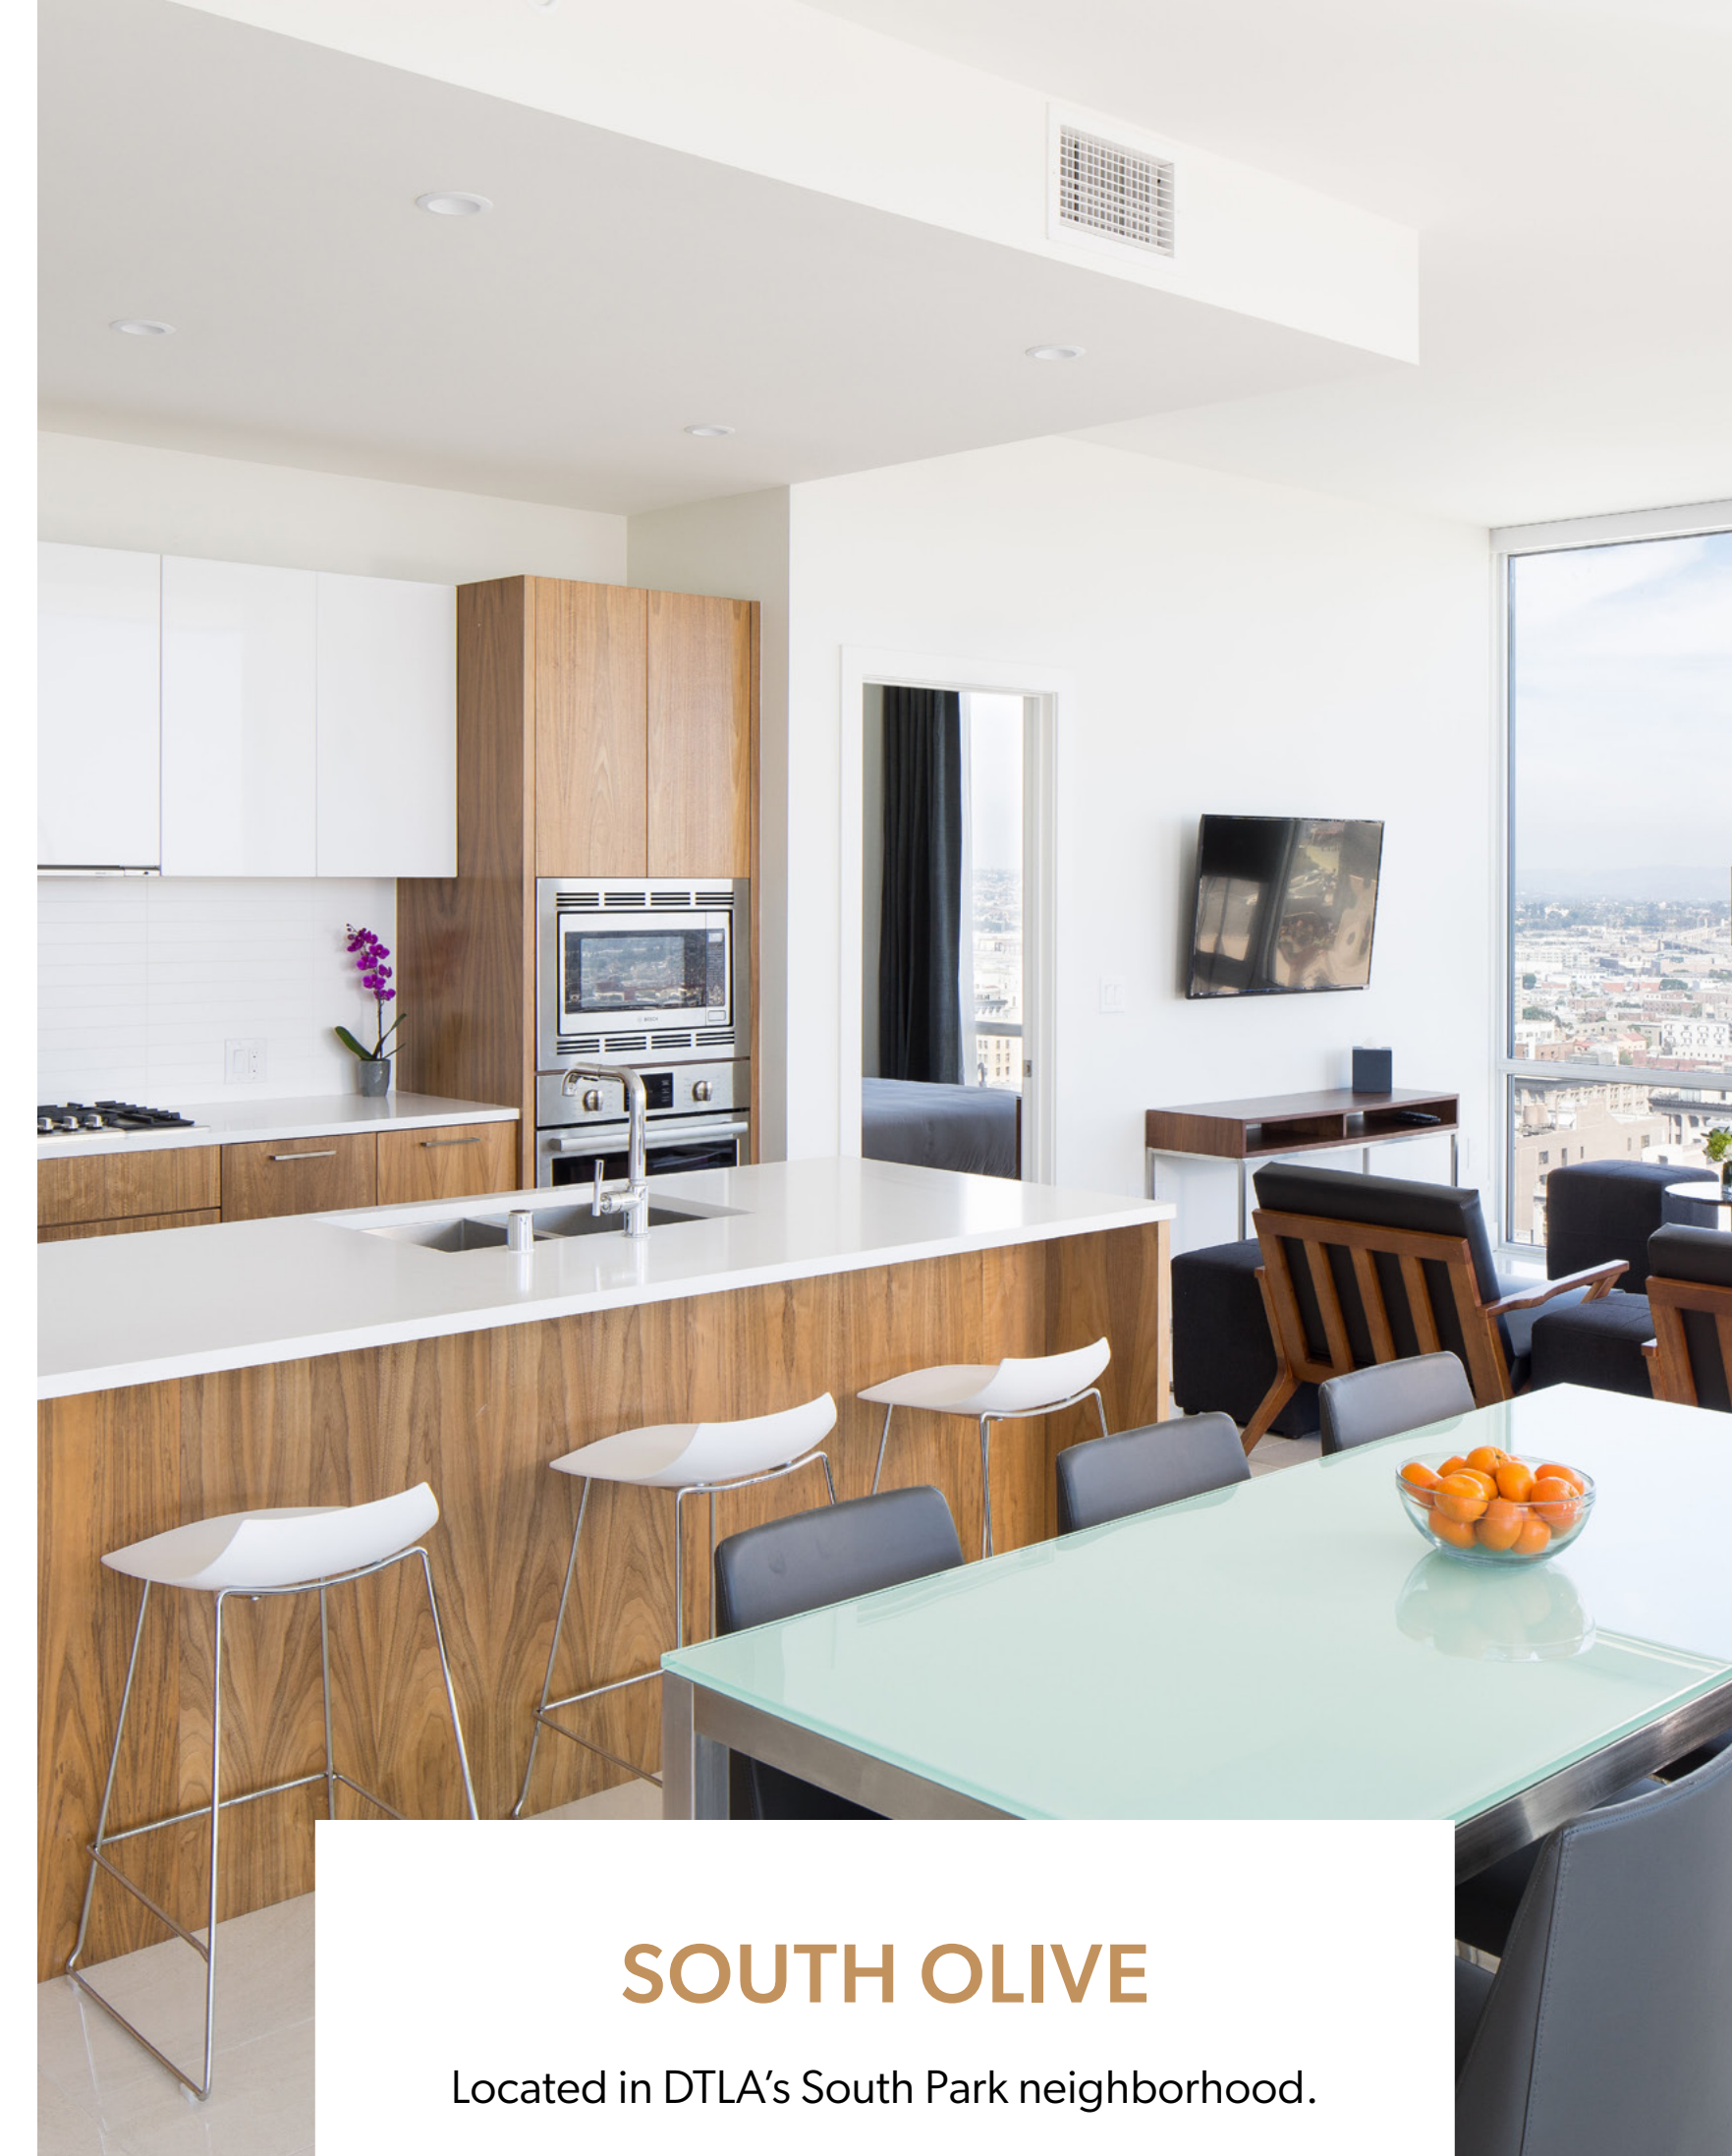

SOUTH OLIVE

Located in DTLA's South Park neighborhood.

*Welcomes nightly & extended stays.
302 suites & 1 penthouse
One, two or three bedroom suites
710 - 2,100 sqft*