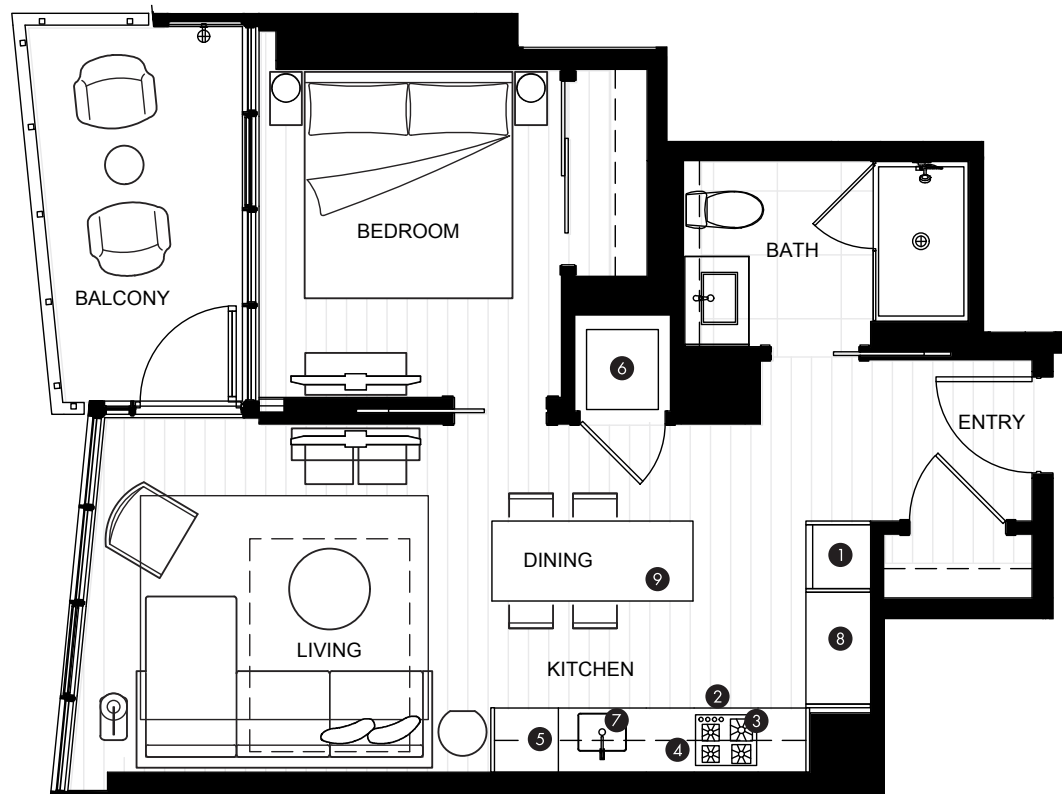

## ONE BEDROOM SUITE

INDOOR AREA <b>610 SQ FT</b>	OUTDOOR AREA <b>74 SQ FT</b>
TOTAL AREA <b>684 SQ FT</b>	

### FEATURE LIST:

1. 22" Blomberg Integrated Fridge
2. 24" Fulgor Milano Convection Oven
3. 24" Fulgor Milano 4 Burner Gas Cooktop
4. 24" Haier Microhood Combo
5. 24" Fulgor Milano Integrated Dishwasher
6. LG Full Size Washer and Dryer
7. Sink Disposal
8. Pantry
9. Workspace

## ONE BEDROOM SUITE

INDOOR AREA <b>574 SQ FT</b>	OUTDOOR AREA <b>75 SQ FT</b>
TOTAL AREA <b>649 SQ FT</b>	