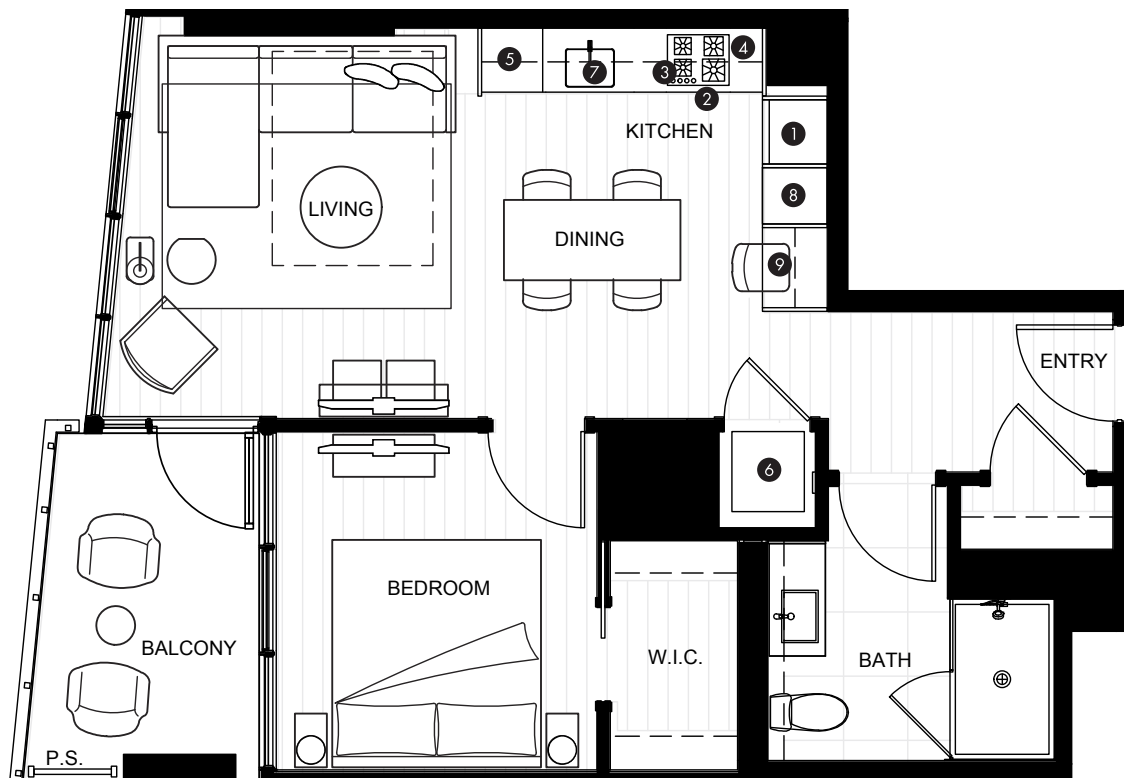

## ONE BEDROOM SUITE

INDOOR AREA <b>610 SQ FT</b>	OUTDOOR AREA <b>74 SQ FT</b>
TOTAL AREA <b>684 SQ FT</b>	

### FEATURE LIST:

1. 22" Blomberg Integrated Fridge
2. 24" Fulgor Milano Convection Oven
3. 24" Fulgor Milano 4 Burner Gas Cooktop
4. 24" Haier Microhood Combo
5. 24" Fulgor Milano Integrated Dishwasher
6. LG Full Size Washer and Dryer
7. Sink Disposal
8. Pantry
9. Workspace

## ONE BEDROOM SUITE

INDOOR AREA <b>574 SQ FT</b>	OUTDOOR AREA <b>75 SQ FT</b>
TOTAL AREA <b>649 SQ FT</b>	

### FEATURE LIST:

1. 22" Blomberg Integrated Fridge
2. 24" Fulgor Milano Convection Oven
3. 24" Fulgor Milano 4 Burner Gas Cooktop
4. 24" Haier Microhood Combo
5. 24" Fulgor Milano Integrated Dishwasher
6. LG Full Size Washer and Dryer
7. Sink Disposal
8. Pantry
9. Storage